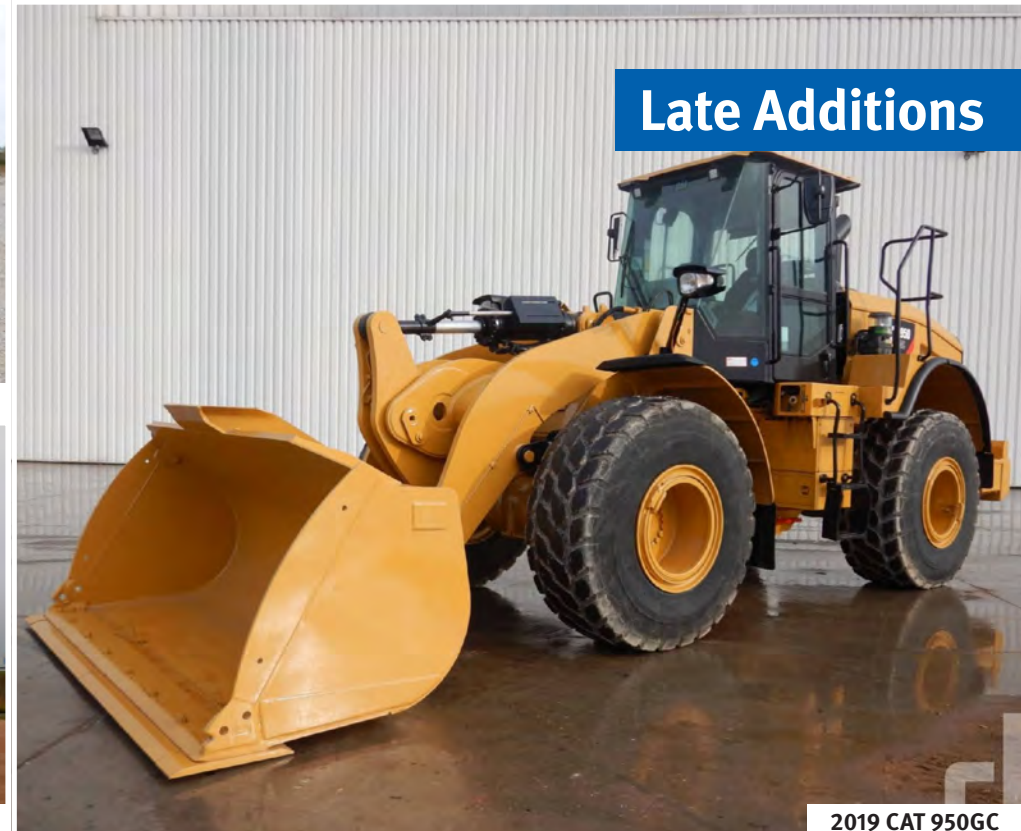

As long as you're connected you can bid.

2017 JOHN DEERE 6195R

2017 HAULOTTE HTL4017

2017 KOBELCO SK260NLC-10 LONG REACH

2015 MERCEDES-BENZ AROCS 3243 8X4

2019 CAT 950GC

rbauction.com/st-aubin-sur-gaillon

2019 ARBOS P5100

2011 CASE IH MAXXUM 110

2011 CLAAS ARION 430

2012 DEUTZ-FAHR AGROTRON M620 D

2016 DEUTZ-FAHR 5120C

DEUTZ-FAHR AGROSTAR DX6.31

DEUTZ M640

JOHN DEERE 7710

1 / 2 - JOHN DEERE 6910