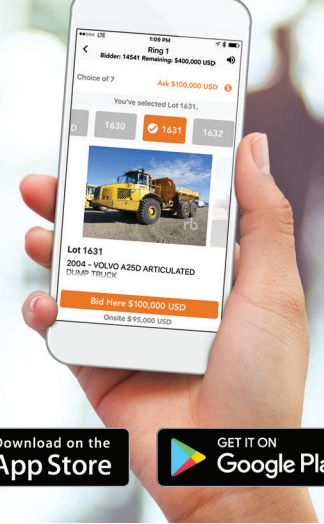

Unreserved Public Auction

Ocaña, ES

15 & 16 June 2022

Timed Auction: Online bidding starts 10 June

Phone: +34.925.157.580 Fax: +34.925.121.581

Auction location: Autovia A4 KM 64.2 Salida 62

Aptdo Correos 18, 45300 Ocaña (Toledo), España

facebook.com/ritchiebrosepana

Get the live auction experience no matter where you are with the Ritchie Bros. mobile app.

Download the app today.

Buy heavy equipment and trucks at our live unreserved auctions from your home, office or jobsite. As long as you're connected, you can bid.

rbauction.com/app