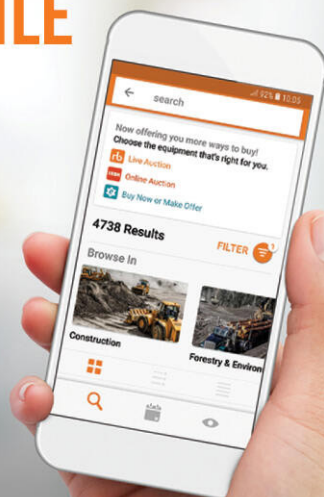

Visit rbauction.com/logistics or send your request to logistics@rbauction.com

Other services include:

- ▶ Refurbishing
- ▶ Warranties
- ▶ Currency Exchange Service

MOBILE APP

Get the auction experience no matter where you are with the **Ritchie Bros. mobile app.**

Buy heavy equipment and trucks at our live unreserved auctions from your home, office or jobsite.

As long as you're connected you can bid.

rbauction.com/app

Upcoming Auctions

 **German Online Auction**
24 – 26 November