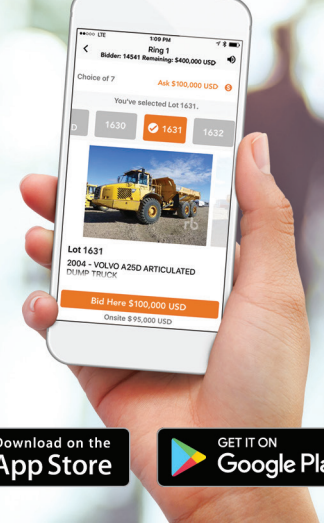

 facebook.com/ritchiebrosuk

Get the live auction experience  
no matter where you are with  
the Ritchie Bros. mobile app.

Download the app today.

Buy heavy equipment and trucks at our live  
unreserved auctions from your home, office or  
jobsite. As long as you're connected, you can bid.

[rbauction.co.uk/app](https://rbauction.co.uk/app)

Download on the  
App Store

GET IT ON  
Google Play

SCHAFFER-TECHNIC  
ASPHALT DISTRIBUTOR TRUCK

2017 HYUNDAI HX220L

2006 LIEBHERR LTM1070-4.1 8x6x8

2019 MANITOU MT732 EASY 4x4x4