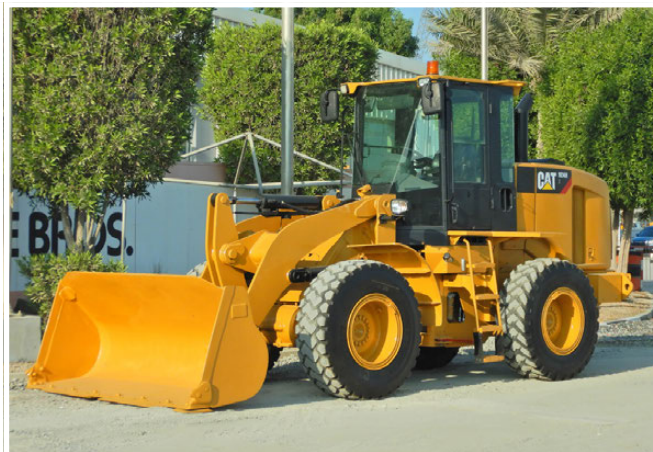

2011 CAT 924HZ