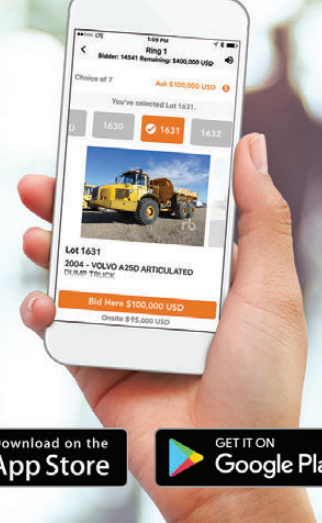

Unreserved Auction | المزادات غير المحجوزة

Dubai, UAE

14 & 15 December 2021

Online bidding starts: 7 December 2021

Phone: +971.4.812.0600

Auction location: Gate 8, Junction 9,

Jebel Ali Free Zone P.O. Box 16897 Dubai, United Arab Emirates

[facebook.com/ritchiebrosdubai](https://www.facebook.com/ritchiebrosdubai)

Get the live auction experience no matter where you are with the Ritchie Bros. mobile app.

Download the app today.

Buy heavy equipment and trucks at our live unreserved auctions from your home, office or jobsite. As long as you're connected, you can bid.

rbauction.com/app

2014 CAT 966H