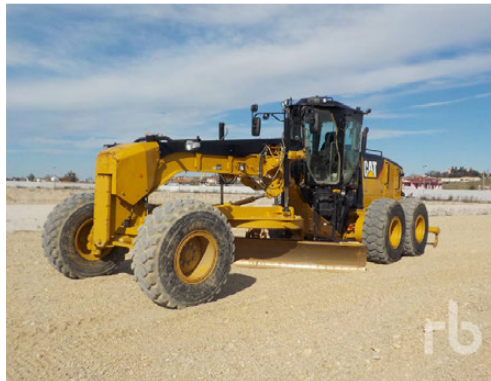

2016 CAT D8R

2013 CAT 14M

2012 LIEBHERR LR634

1 / 2 - 2016 CAT 966H

Late Additions

4 / 6 - 2016 VOLVO A30F 6x6

rbauction.com/st-aubin-sur-gaillon

2018 CAT 313FL