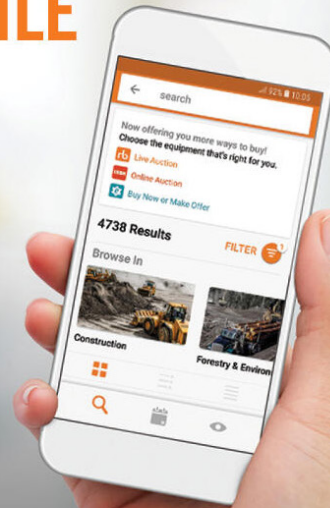

Visit rbauction.com/logistics or send your request to logistics@rbauction.com

Other services include:

- ▶ Refurbishing
- ▶ Warranties
- ▶ Currency Exchange Service

MOBILE APP

Get the auction experience no matter where you are with the Ritchie Bros. mobile app.

Buy heavy equipment and trucks at our live unreserved auctions from your home, office or jobsite.

As long as you're connected you can bid.

rbauction.com/app

St Aubin Sur Gaillon, FR
26 FEB – 3 MAR

Ocaña, ES
26 FEB – 4 MAR