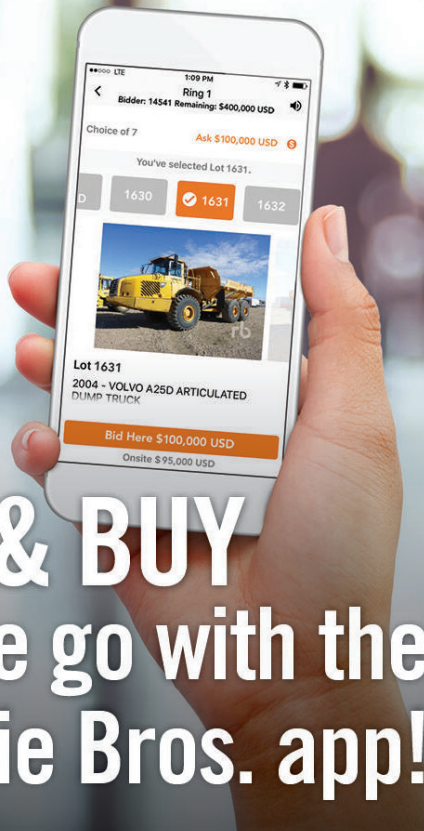

Need more financing power to buy what you need?

Go to rbauction.co.uk/financing or call +31.168.39.22.00 to submit a credit application today.

Full-service shipping and transport solutions

Door-to-door logistics and shipping solutions – we take care of every step of the journey with our all-inclusive service to get your equipment across borders, continents and oceans – quickly and efficiently.

Visit rbauction.com/logistics or send your request to logistics@rbauction.com

Other services include:

- ▶ Refurbishing
- ▶ Warranties
- ▶ Currency Exchange Service

BID & BUY on the go with the Ritchie Bros. app!