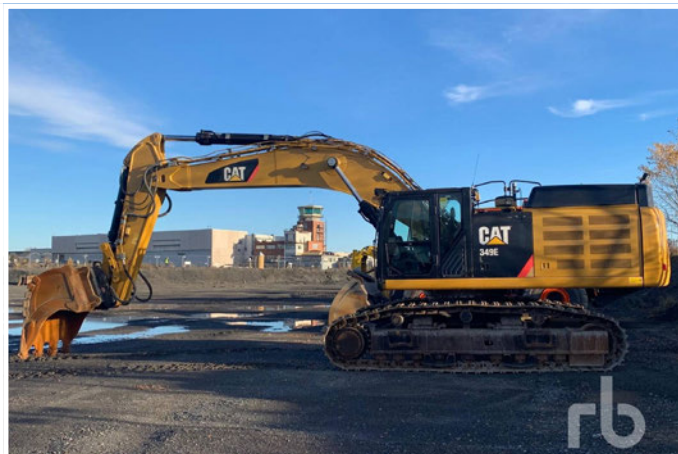

2012 CAT 990H

UNUSED — 2020 SDLG G9220

2019 KOMATSU PW160-11

2015 JLG 1850SJ 4X4X4

Late Additions

1 / 2 - 2016 & 2015 MAGNI RTH5.35S-M/C 4X4X4

rbauction.com/moerdijk

1 / 2 - 2016 & 2014 VOLVO L350F High Lift

2016 KOMATSU WA470-7

2012 NEW HOLLAND W300C

2016 HITACHI ZW250-5B

2015 HITACHI ZW220-5B

2012 CATERPILLAR 349EL VG

1 / 3 - 2014 CATERPILLAR 336E

1 / 4 - 2013 CATERPILLAR 329EL

2 - 2013 HITACHI ZX135US-3