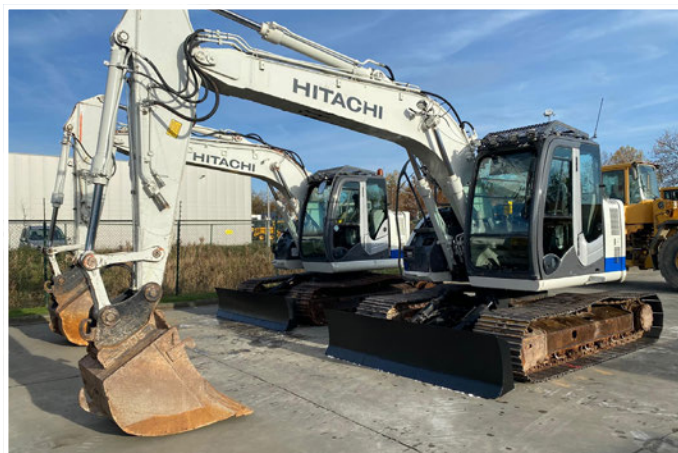

2012 CAT 990H

UNUSED — 2020 SDLG G9220

2019 KOMATSU PW160-11

2015 JLG 1850SJ 4X4X4

Late Additions

1 / 2 - 2016 & 2015 MAGNI RTH5.35S-M/C 4X4X4

rbauction.com/moerdijk

1 / 2 - 2016 & 2014 VOLVO L350F High Lift

2016 KOMATSU WA470-7

2012 NEW HOLLAND W300C

2016 HITACHI ZW250-5B

2015 HITACHI ZW220-5B

2012 CATERPILLAR 349EL VG

1 / 3 - 2014 CATERPILLAR 336E

1 / 4 - 2013 CATERPILLAR 329EL

2 - 2013 HITACHI ZX135US-3