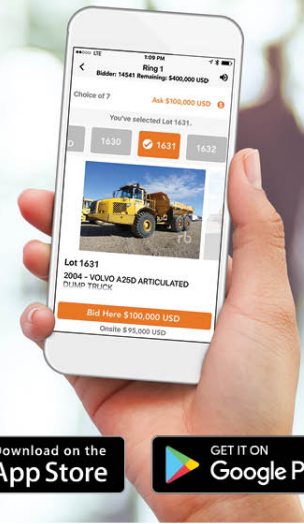

 facebook.com/ritchiebrosnederland

Download the app today.

Buy heavy equipment and trucks at our unreserved auctions from your home, office or jobsite. As long as you're connected, you can bid.

rbauction.com/app