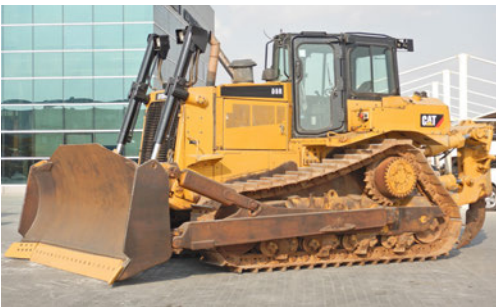

2017 CAT D8R