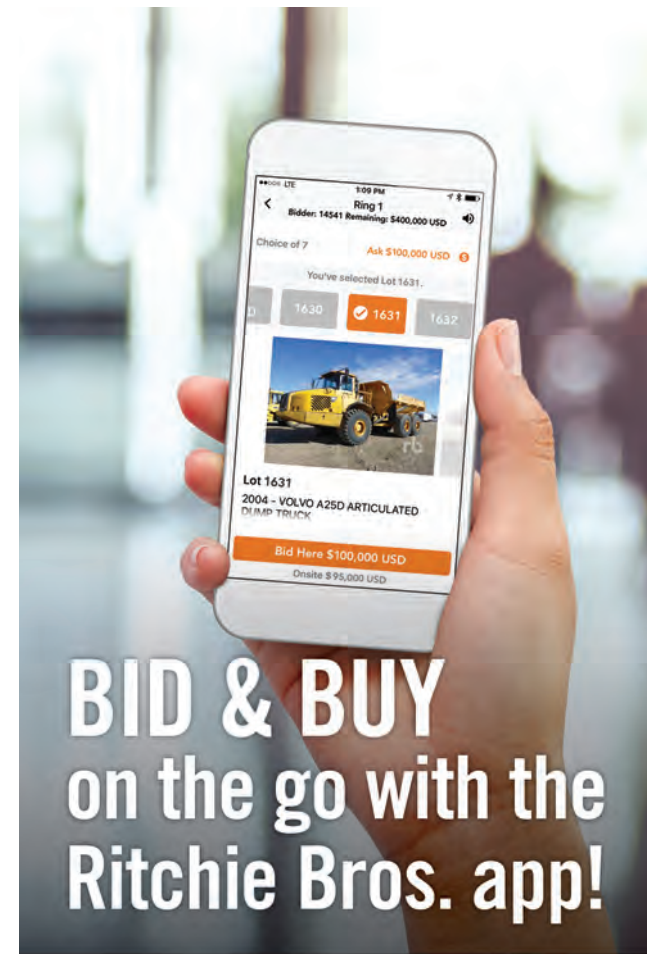

Please visit rbauction.com/logistics or send your request to

logistics@rbauction.com

BID & BUY on the go with the Ritchie Bros. app!

Download the app today.

Auctions in the palm of your hand – search equipment, register, and bid from anywhere.