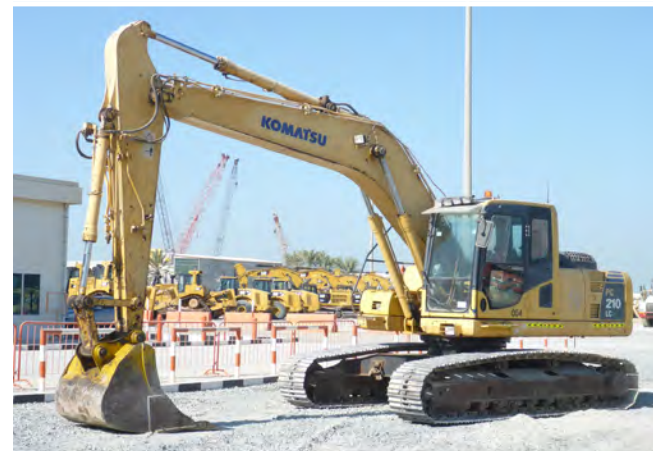

KOMATSU PC210NLC-8