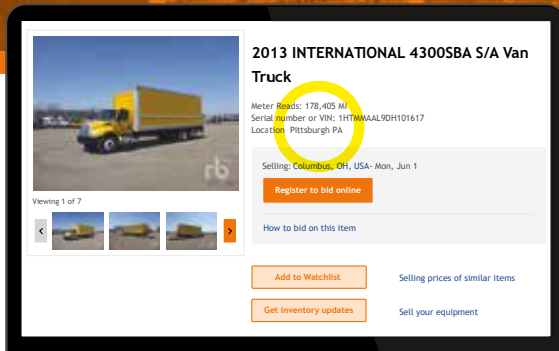

ONE BIG AUCTION, MULTIPLE SITES

Mountain West Regional Event
September 8

2017 Ford F250 XL 4x4 | Salt Lake City