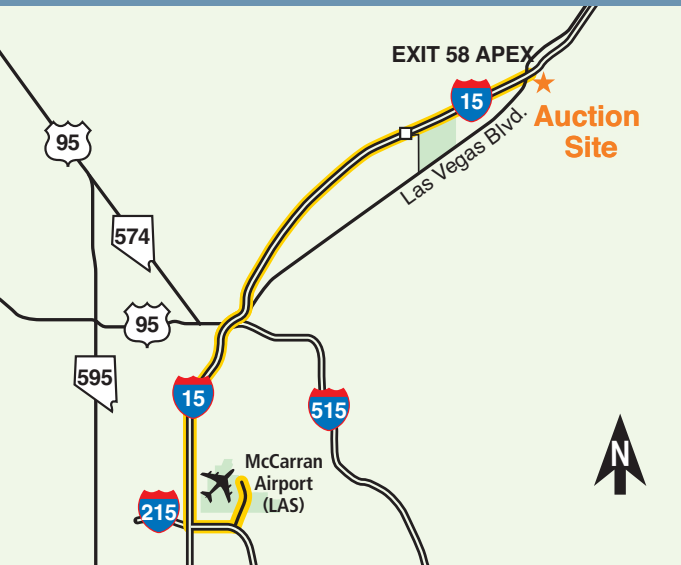

Las Vegas, NV

April 26, 2019

Friday 8:00 am

Phone: **702.644.2468**

Fax: 702.644.2375

Auction location: 10500 Clark Petersen Blvd,
Las Vegas, NV, 89165

650+ items & counting

Bid in person or online

On-site registration starts: **Apr 23 (Tue)**

Inspection hours: **Mon–Fri, 8 am–5 pm**

Items must be removed by: **May 10 (Fri)**

Car rentals

Take advantage of exclusive rental car discounts.

AVIS code: C039702 | **Budget code:** A062002

Visit rbauction.com for complete auction information

Full equipment listings, more photos and detailed equipment information

New additions to each auction – items added daily!

Deposit and payment information, including financing, wire transfer accounts and taxes

Full auction schedule, with times and lot numbers

Maps, hotels and other local services

Auction notes

- Every item is sold 'as is, where is'
- International and online bidders – you may need to place a refundable deposit before you bid – check the auction details on our website for more information
- Transaction fee: (a) 10% on all lots selling for $5,000 or less, (b) 3.85% on all lots selling for over $5,000 up to $33,500, with a minimum fee of $500 per lot or, (c) $1,290 on all lots selling over $33,500.

Directions to auction site

From McCarran International Airport, go southeast on Wayne Newton Blvd. Take the ramp toward I-215 / Las Vegas. Merge onto Paradise Road. Drive 1 mile, then merge onto I-15 via Exit 12A toward Las Vegas. Drive 23.3 miles, then take the NV-604 exit (Exit 58) toward Apex / Nellis AFB. Turn right onto NV-604 and then left to the auction site.

See complete auction and equipment information on our website

rbauction.com

Equipment listings

Construction

Tack tractors • crawler tractors • **13-** wheel loaders • **12-** skid steer loaders • multi terrain loaders • **14-** hydraulic excavators • mini excavators • articulated dump trucks • water wagons • trenchers • **10-** loader backhoes • vibratory padfoot compactors • vibratory smooth drum rollers • tandem rollers • rollers • walk behind compactors • asphalt pavers • pavement profilers • jaw crushers • cone crushers • screen plants • feeders • **34-** conveyors • scales • control vans • aggregate equipment.

Trucks & trailers

Trucks include: Heavy haul • **19-** truck tractors • dump • mixer • water • boom • vacuum • mechanics • utility • van • rolloff • cab & chassis • flatbed • pickups • buses • automobiles.

Trailers include: Step deck • jeeps • hiboyes • pneumatic bulk • bottom dump • end dump • **17-** van • tank • equipment • reel • miscellaneous trailers • mobile structures.

Other items include

Forklifts • electric forklifts • **11-** scissorlifts • boom lifts • skip loaders • livestock equipment • sewer & water • street sweepers • recreational vehicles • utility carts • air compressors • generator sets • light generator sets • light towers • pumps • tanks • concrete equipment • survey equipment • pipeline equipment • container equipment • industrial plant equipment • engines • pile hammers • equipment attachments • truck attachments • industrial items • equipment parts • shop & warehouse items.