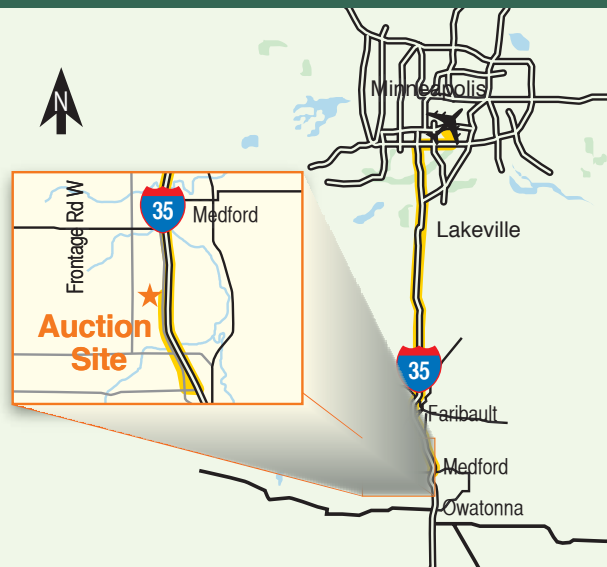

Car rentals

Take advantage of exclusive rental car discounts.

AVIS code: C039702 | **Budget code:** A062002