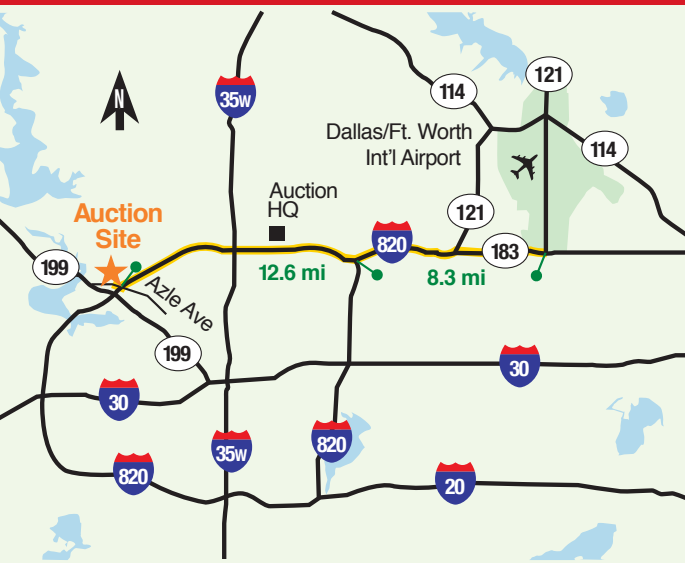

Fort Worth, TX

May 14–15, 2019

Tue–Wed 8:00 am

Phone: **817.237.6544**

Fax: 817.238.9898

Auction location: 6050 Azle Avenue

Lake Worth, TX, 76135-2603

1,575+ items & counting

Bid in person or online

On-site registration starts: **May 12 (Sun)**

Inspection hours: **Mon–Fri, 8 am–5 pm**

Items must be removed by: **May 28 (Tue)**

Auctioneer Chad M. Johnson # 17668

Car rentals

Take advantage of exclusive rental car discounts.

AVIS code: C039702 | **Budget code:** A062002

Auction highlights

Equipment from:
Brady Trucking Inc.
Penske

and other owners.

Visit **rbauktion.com** for complete auction information

- Full equipment listings, more photos and detailed equipment information
- New additions to each auction – items added daily!
- Deposit and payment information, including financing, wire transfer accounts and taxes
- Full auction schedule, with times and lot numbers
- Maps, hotels and other local services

Auction notes

- Every item is sold 'as is, where is'
- International and online bidders – you may need to place a refundable deposit before you bid – check the auction details on our website for more information
- Transaction fee: (a) 10% on all lots selling for $5,000 or less, (b) 3.85% on all lots selling for over $5,000 up to $33,500, with a minimum fee of $500 per lot or, (c) $1,290 on all lots selling over $33,500.

Directions to auction site

From Dallas-Fort Worth International Airport: take the south exit to Hwy 183 West, take Loop 820 West to Azle Ave exit. Auction site is on the right. New entrances: on 820, Azle Ave & Boat Club Rd.

The auction site is approx 26 miles/30 minutes driving time from DFW Airport.