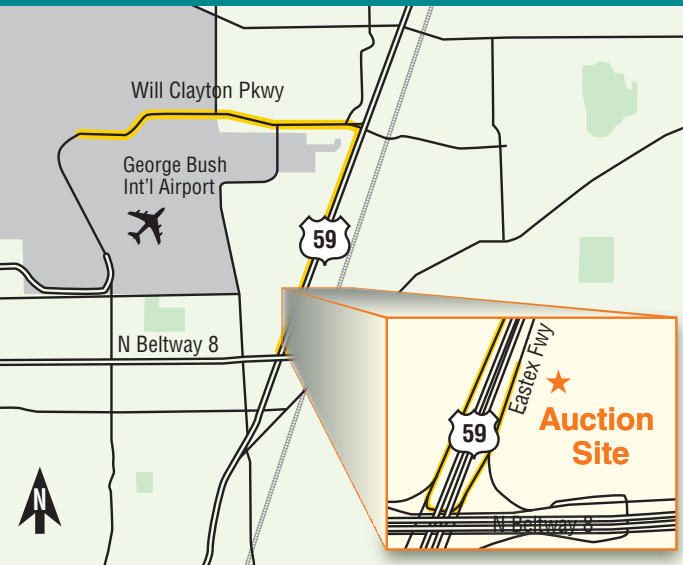

Houston, TX

February 12–13, 2019

Tue–Wed 8:00 am

Phone: **713.455.5200**

Fax: 713.455.5270

Auction location: 15500 Eastex Frwy,
Humble, TX, 77396

2,950+ items & counting

Bid in person or online

On-site registration starts: **Feb 10 (Sun)**

Inspection hours: **Mon–Fri, 8 am–5 pm**

Items must be removed by: **Feb 27 (Wed)**

Auctioneer Chad M. Johnson # 17668

Car rentals

Take advantage of exclusive rental car discounts.

AVIS code: C039702 | **Budget code:** A062002

Visit rbauction.com for complete auction information

- Full equipment listings, more photos and detailed equipment information
- New additions to each auction – items added daily!
- Deposit and payment information, including financing, wire transfer accounts and taxes
- Full auction schedule, with times and lot numbers
- Maps, hotels and other local services

Auction notes

- Every item is sold 'as is, where is'
- International and online bidders – you may need to place a refundable deposit before you bid – check the auction details on our website for more information
- Transaction fee: (a) 10% on all lots selling for $5,000 or less, (b) 3.85% on all lots selling for over $5,000 up to $33,500, with a minimum fee of $500 per lot or, (c) $1,290 on all lots selling over $33,500.

Directions to auction site

From 59 coming from the North: Exit Beltway 8 Frontage road exit, U-turn, stay on feeder to customer entrance. Deliveries turn right on Bender Rd just past customer entrance.

From 59 coming from the South: Exit Greens Rd. Customer entrance immediately on the right, deliveries just past customer entrance at Bender Rd.

From Beltway 8 coming from the East: Stay on Beltway 8 Frontage road to 59N feeder. Follow to customer entrance. Deliveries to Bender Rd just past customer entrance.

From Beltway 8 coming from the West: Exit Lee Rd to 59N feeder to customer entrance, deliveries to Bender Rd just past customer entrance. left on Gore Rd. and proceed 1.5 miles to auction site.