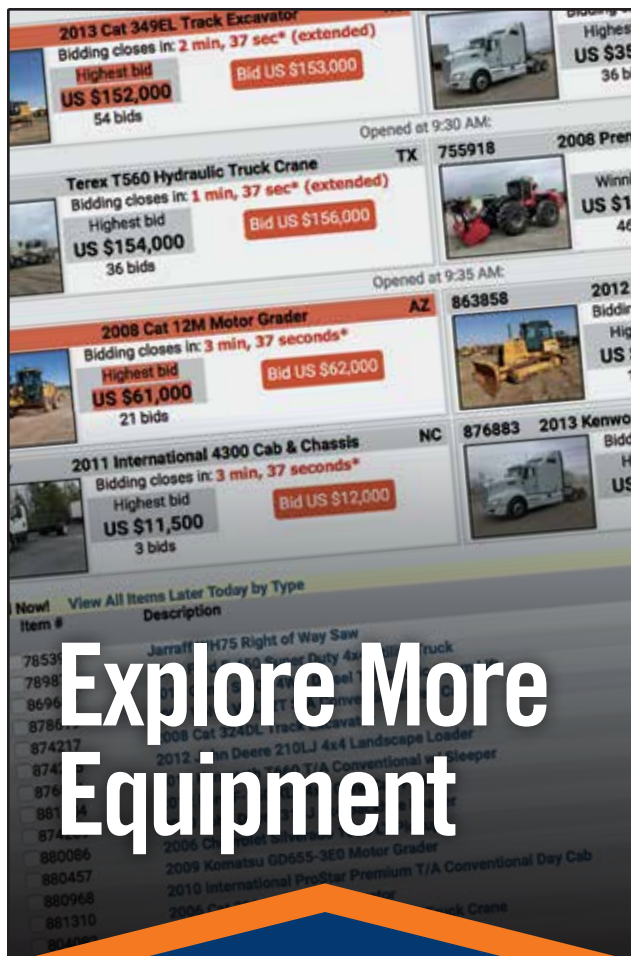

22- TANKS: Unused - 2018 AM Tank 2300 2300 Gallon Skid Mounted Diesel • 4- Unused - 2018 AM Tank 800 838 Gallon Skid Mounted Diesel • 2- Unused - 2018 AM Tank 250 250 Gallon Skid Mounted Diesel • 3- Unused - 2018 AM Tank 116 116 Gallon Portable Poly Diesel • 2- Unused - 2018 AM Tank OIL 80 80 Gallon Waste Oil • 6- Unused - 2018 AM Tank 58 58 Gallon Portable Poly Diesel • Unused - 2018 Yuni D860DC 210 Gallon Fuel • Unused - 2018 Yuni D620DC 160 Gallon Fuel • Unused - 2018 Yuni DD500 130 Gallon Fuel • Unused - 2018 Yuni D430DC 110 Gallon Fuel.

ITEMS INCLUDE / ARTÍCULOS INCLUIDOS: Concrete Equipment / Equipo Para Concreto • Railroad Equipment / Equipo Para Ferrocarril • Container Equipment / Contenedores De Equipo • Industrial Plant Equipment / Equipo Para Plantas Industriales • Engines • Equipment Attachments / Aditamentos Para Maquinaria • Demolition & Recycling Attachments / Aditamentos Para Demolición Y Reciclaje • Attachments - Truck / Aditamentos Para Camiones • Miscellaneous - Industrial • Miscellaneous - Equipment Parts • Miscellaneous - Shop & Warehouse • Parts / Stationary - Construction • Parts / Stationary - Transportation.

More items added daily!

Contact us to sell your equipment
or check the latest listings at

rbauction.com

Explore More Equipment

Check IronPlanet's weekly
online equipment auctions

ironplanet.com

Upcoming auctions around the world

USA

Phoenix, AZ	Feb 8
Houston, TX	Feb 12-13
Tipton, CA	Feb 15
Chehalis, WA	Mar 5
Denver, CO	Mar 6
Fort Worth, TX	Mar 12-13
Los Angeles, CA	Mar 15-16
Nashville, TN	Mar 15
Columbus, OH	Mar 19
Salt Lake City	Mar 25
North East, MD	Mar 26
Minneapolis, MN	Mar 27
Chicago, IL	Mar 28

Canada

Edmonton, AB	Feb 26-28
Toronto, ON	Mar 5-6
Brandon, MB	Mar 13
Lethbridge, AB	Mar 20
Regina, SK	Mar 27

International

Malby, GBR	Feb 26-27
Moerdijk, NLD	Feb 28-Mar 1
Ocana, ESP	Mar 6-8
Polotitlan, MEX	Mar 8
Dubai, UAE	Mar 12-13

* NOTE NEW DATE