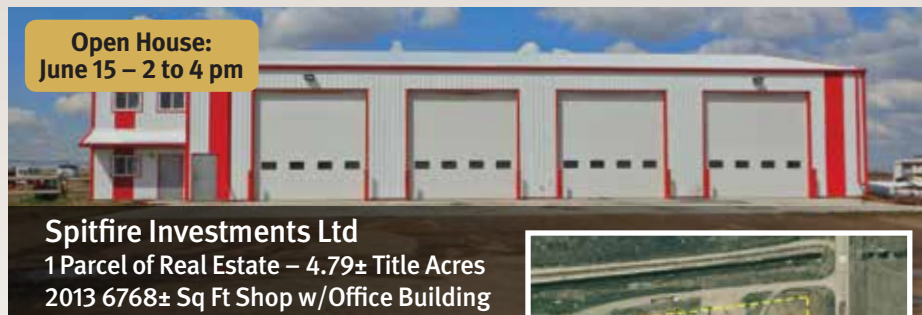

Badger Custom Corral Cleaning Ltd

Taber, AB

Sale Starts 11 am

Internet Bidding at **11 AM** & Real Estate Begins at **12 NOON**

Equipment to Follow

Jordan Lightbown
Ritchie Bros. Territory Manager

403.502.4691
jlightbown@ritchiebros.com

Travis Matycio
Ritchie Bros. Territory Manager

403.826.7720
tmatycio@ritchiebros.com

Tod Pickerell: 403.635.0904, todedp@yahoo.com

Directions: From **TABER, AB**, from the intersection of Hwy #3 and Hwy #36, go 4.2 km North on Hwy #36. Property on West side. **GPS:** 49.824764, -112.127740 **Municipal address:** 102054 Hwy 36.

Open House:
June 15 – 2 to 4 pm

Spitfire Investments Ltd
1 Parcel of Real Estate – 4.79± Title Acres
2013 6768± Sq Ft Shop w/Office Building

Lot 1 Block 1 Plan 1410876
4.79± Title Acres – Zoned Rural Agriculture

- 6000± sq ft shop
- 4 service bays, 100 ft drive through bay, (6) 16 ft x 16 ft OH doors auto
- 30 ft x 100 ft and (2) 20 ft x 24 ft concrete aprons
- 768± sq ft office