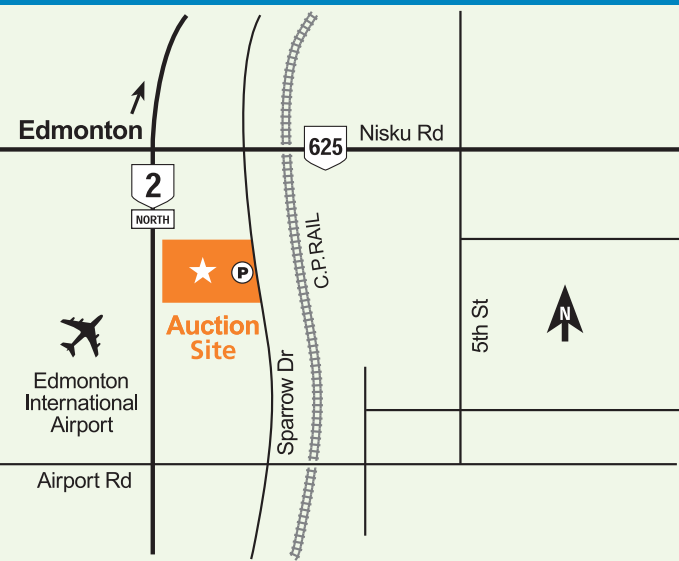

Edmonton, AB

June 20–22, 2019

Thu–Sat 8:00 am

Phone: **780.955.2486**

Fax: 780.955.2662

Auction location: 1500 Sparrow Dr, Nisku, AB T9E 8H6

3,500+ items & counting

Bid in person or online

On-site registration starts: Jun 16 (Sun)

Inspection hours: Mon–Fri, 8 am–5 pm
Jun 15–16 (Sat–Sun) & Jun 22 (Sat) for load out
8 am–5 pm

Items must be removed by: Jul 8 (Mon)

Auction company license #303043

Car rentals

Take advantage of exclusive rental car discounts.

AVIS code: C039702 | **Budget code:** A062002

Auction highlights

A complete dispersal for:

Barry Gibson

Doran Stewart Oilfield Services (1990) Ltd.

NTR Drilling Enterprises Inc.

JLG Ball Enterprises

Dynamic Heavy Haul Ltd.

Major realignment:

TAHK Projects Ltd.

Allnite Trucking Ltd.

Equipment from:

STRAIT Projects Ltd.

and other owners.