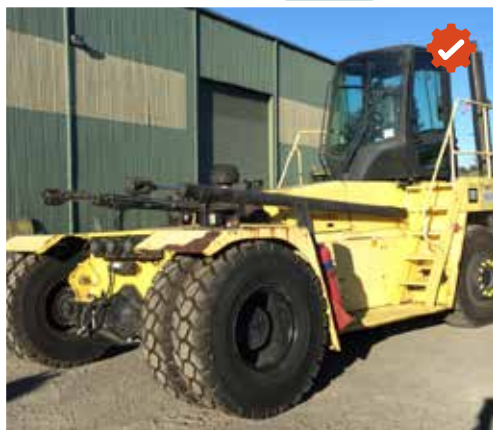

2012 Hyster H22.00XM-12EC
Marketplace-E – Jun 18