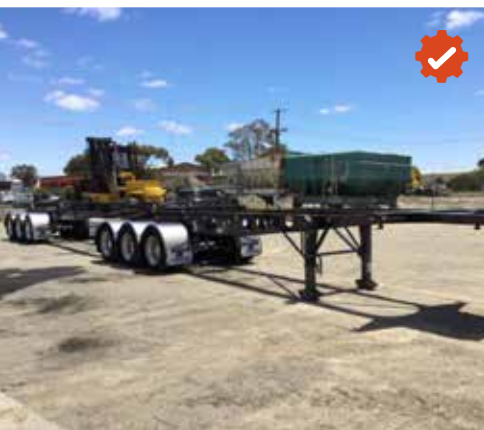

Barker & Krueger | Geelong

Freighter & Krueger | Geelong

Vawdrey & Topstart | Geelong

2 – Vawdrey | Geelong

1 of 2 – 2012 Maxitrans | Geelong

2013 Maxitrans B-Double Combination
Marketplace-E

2 – Freighter

Unused - 2019 Mammoth Hyd Deck Widening | Geelong