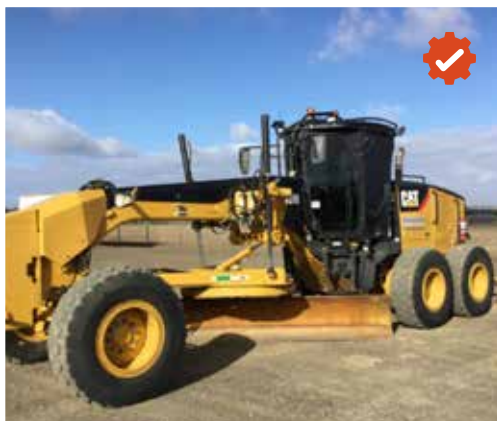

Caterpillar 140M
Marketplace-E – May 21