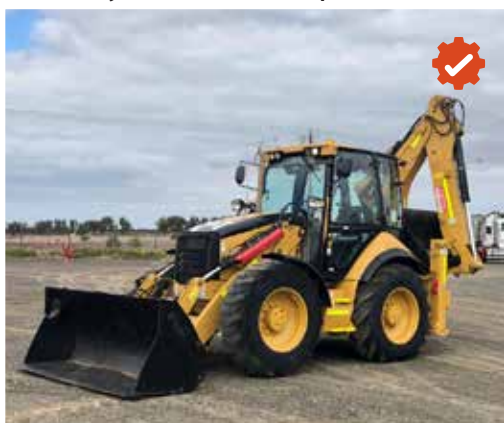

Caterpillar 444E 4x4
Marketplace-E – May 21