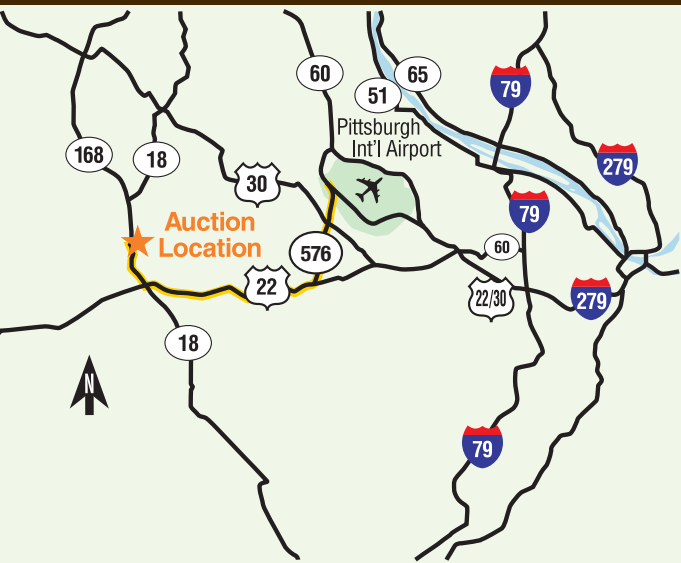

Pittsburgh, PA

October 30, 2018

Tuesday 9:00 am

Phone: **724.947.7240**

Fax: 724.947.7929

Auction location: 1170 Route 18 North
Frankfort Springs, PA 15021

580+ items & counting

Bid in person or online

On-site registration starts: **Oct 27 (Sat)**

Inspection hours: **Mon–Fri, 8 am–5 pm**

Items must be removed by: **Nov 9 (Fri)**

Auction Company License #AY00208L

Car rentals

Take advantage of exclusive rental car discounts.

AVIS code: C039702 | **Budget code:** A062002

Auction highlights

Equipment from:

The DDS Companies – Job Completion Sale
Cleveland Brothers
Penske

and other owners.

Visit rbauction.com for complete auction information

- Full equipment listings, more photos and detailed equipment information
- New additions to each auction – items added daily!
- Deposit and payment information, including financing, wire transfer accounts and taxes
- Full auction schedule, with times and lot numbers
- Maps, hotels and other local services

Auction notes

- Every item is sold 'as is, where is'
- International and online bidders – you may need to place a refundable deposit before you bid – check the auction details on our website for more information
- Transaction fee: (a) 10% on all lots selling for $5,000 or less, (b) 3.85% on all lots selling for over $5,000 up to $33,500, with a minimum fee of $500 per lot or, (c) $1,290 on all lots selling over $33,500.

Directions to auction site

From the Pittsburgh International Airport, take 576E (50 cent toll) to Route 22 west. Exit at Route 18 north (Key Bank Pavilion exit). Follow Route 18 north for 2 miles to auction site on right.

BID & BUY ON THE GO!