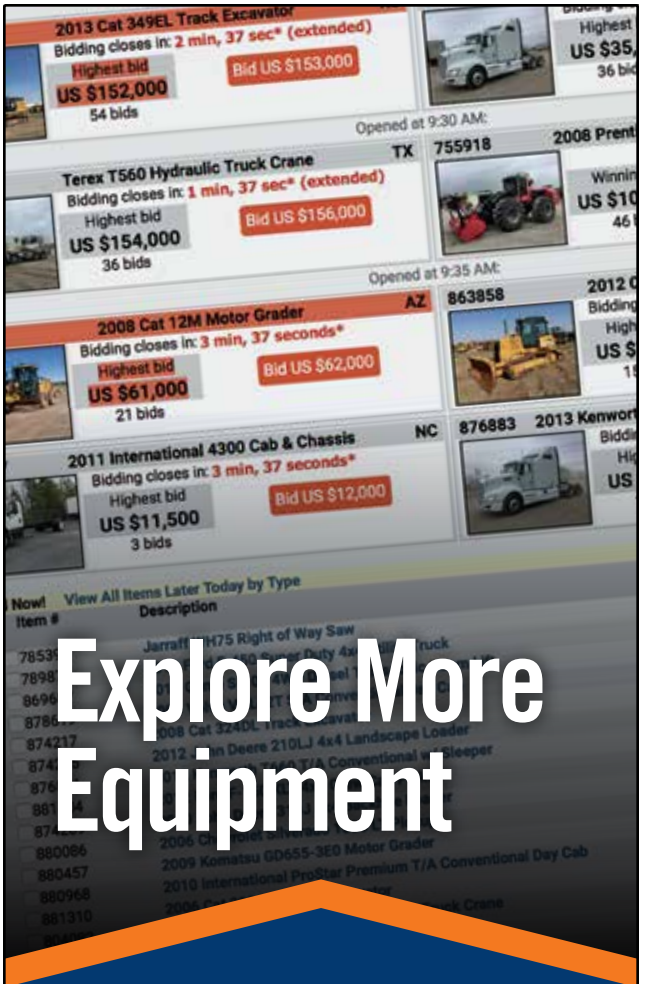

Explore More Equipment

Opportunity at work

Join a growing global company that offers endless career and learning opportunities with a work culture like no other.

Regional Sales Manager
CAN-AB-Northern Alberta

Apply today

RitchieBros.com/careers

Check IronPlanet's weekly online equipment auctions

ironplanet.com

Upcoming auctions around the world

Canada

- Grande Prairie, AB Nov 27–28
- Lethbridge, AB Nov 29
- Toronto, ON Dec 4–5
- Saskatoon, SK Dec 6
- Truro, NS Dec 7
- Edmonton, AB Dec 11–12
- Montreal, QC Dec 17–18
- Chilliwack, BC Dec 19

USA

- Kansas City, MO Dec 3
- Sacramento, CA Dec 4
- Denver, CO Dec 5
- Atlanta, GA Dec 6
- Las Vegas, NV Dec 6
- Williston, ND Dec 8
- Wolf Point, MT Dec 10
- Columbus, OH Dec 11
- Fort Worth, TX Dec 11–12
- Chehalis, WA Dec 13

International

- Brisbane, AUS Nov 27
- Ocana, ESP Nov 28–30
- Geelong, AUS Nov 29
- Caorso, ITA Dec 4–5
- Moerdijk, NLD Dec 6–7

* NOTE NEW DATE