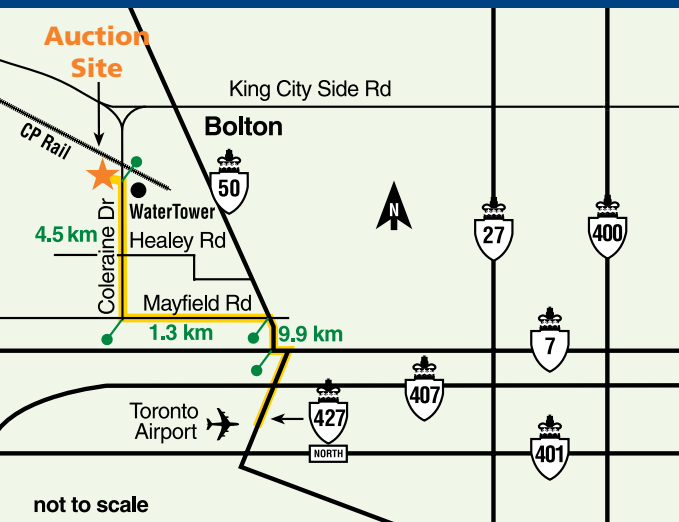

Toronto, ON

September 25–26, 2018

Tue–Wed 8:00 am

Phone: **905.857.2422**

Fax: 905.857.5195

Auction location: **3 Manchester Court,
Bolton, ON L7E 2Y1**

3,000+ items & counting

Bid in person or online

On-site registration starts: **Sep 23 (Sun)**

Inspection hours: **Mon–Fri, 8 am – 5 pm**
Sep 17–21 (Mon–Fri), 8 am – 5 pm
Sep 22–23 (Sat–Sun) 8 am – 3 pm

Items must be removed by: **Oct 10 (Wed)**

MV Dealer No. 4585592

Take advantage of exclusive rental car discounts.

AVIS code: C039702 | **Budget code:** A062002

IMPORTANT NOTICE:

Day 1 (Tuesday) now features Transportation items and

Day 2 is now Construction.

Auction highlights

Equipment from:
James Dick Construction Ltd.
Northern Paving
and from other owners.

Visit **rb auction.com** for complete
auction information

- Full equipment listings, more photos and detailed equipment information
- New additions to each auction – items added daily!
- Deposit and payment information, including financing, wire transfer accounts and taxes
- Full auction schedule, with times and lot numbers
- Maps, hotels and other local services

Auction notes

- Every item is sold 'as is, where is'
- International and online bidders – you may need to place a refundable deposit before you bid – check the auction details on our website for more information
- Transaction fee: (a) 10% on all Lots selling for $5,000 or less, (b) 3.85% on all Lots selling for over $5,000 up to $33,500, with a minimum fee of $500 per Lot or, (c) $1,290 on all Lots selling for over $33,500.

Directions to auction site

From Pearson (Toronto) International Airport, follow Hwy 427 North to Hwy 7. Go West 1.4 km (1 mile) to Regional Road 50 North. Proceed North on Regional Road 50 for approx 9.9 km (6 miles) and turn left onto Mayfield Road to Coleraine Dr. 1.3 km. Travel North on Coleraine 4.5 km (3 miles) to auction site (opposite water tower).

Equipment listings

Construction

Crawler tractors, **28-** wheel loaders, crawler loaders, **31-** skid steer loaders, **32-** multi terrain loaders, motor graders, **26-** hydraulic excavators, mobile excavators, **10-** midi excavators, **37-** mini excavators, articulated dump trucks, trenchers, **29-** loader backhoes, all terrain cranes, rough terrain cranes, hydraulic truck cranes, crawler cranes, cranes, compactors, vibratory padfoot compactors, vibratory smooth drum rollers, tandem rollers, rollers, **89-** walk behind compactors, asphalt pavers, concrete pavers, logging - forwarders, logging equipment, environmental equipment, cone crushers, screen plants, feeders, conveyors, aggregate equipment.

Trucks & trailers

Winch tractors, **12-** heavy haul trucks, **249-** truck tractors, car carriers, **41-** dump trucks, **79-** plow trucks & sanders, mixer trucks, water trucks, boom trucks, bucket trucks, stone slinger trucks, vacuum trucks, mechanics trucks, reefer trucks, **10-** rollback trucks, curtain side trucks, **72-** van trucks, sanitation trucks, tow trucks, **10-** rolloff trucks, **10-** cab & chassis trucks, flatbed trucks, emergency vehicles, trucks, sports utility vehicles, **36-** pickups, automobiles, lowboys, **12-** step deck trailers, super b-train hiboyes, hiboyes, pneumatic bulk trailers, end dump trailers, car hauler trailers, curtain side trailers, **17-** reefer trailers, chip trailers, stock trailers, **57-** van trailers, tank trailers, **30-** equipment trailers, container trailers, **29-** trailers, mobile structures.