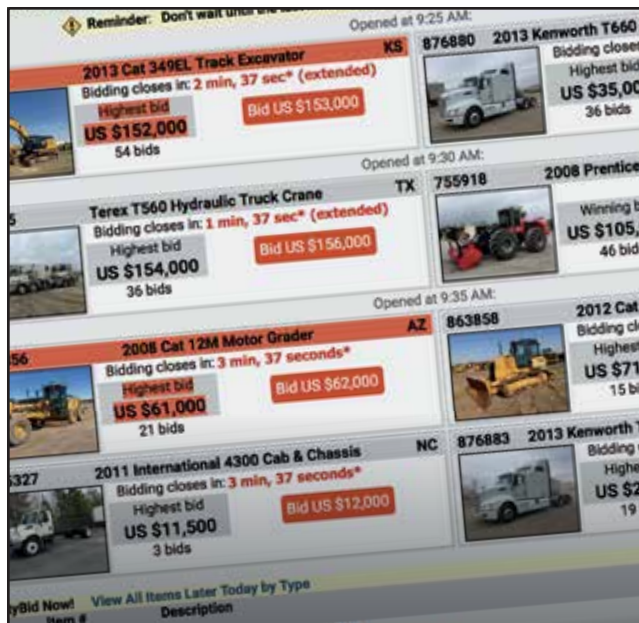

2015 Kubota L6060D

**BID & BUY
ON THE GO!**

Download the
Ritchie Bros. app today.

rbauction.com/app

Download on the
App Store

GET IT ON
Google Play

Buy trucks with a solid track record.

Ritchie Bros. unreserved public auctions offer a great opportunity to buy trucks from leading transportation companies who keep their fleets in top condition – including Walmart, Penske, and Swift Transportation.

- ▶ Professionally-maintained fleet trucks
- ▶ Clear title – or your money back
- ▶ Up to 100% financing available

See current inventory and auction details on our website rbauction.com/transportation

Explore More Equipment