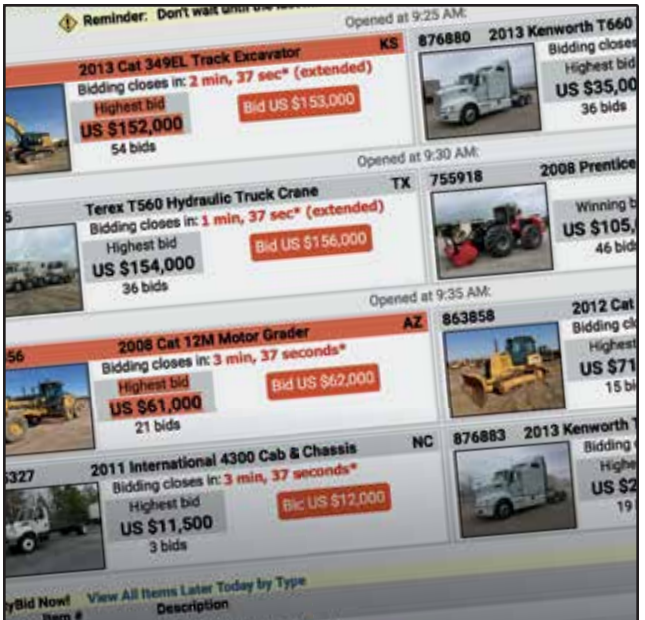

PUMPS: Clemco Cap4 Electric Pneumatic • 2015 Gorman-Rupp S4A1E25 900 GPM High Flow Dewatering • Maxstream • 2- Sludgemaster Submersible • Waterous 3 In. • 2- 3 In. Centrifugal.

TANKS: 6300 Gallon Skid Mounted.

CONCRETE EQUIPMENT: 2015 Straightline Preformix Ultra 1000 HP Tank Mixing System • 2015 Straightline Performix Ultra 1000 Gallon Tank Mixing System • 20 HP Saw.

INDUSTRIAL PLANT EQUIPMENT: Hypertherm Power Max 1000 Plasma Cutter • 2- Hypertherm Max200 Plasma Cutter.

ENGINES: 2- Detroit MTU 16V2000 • John Deere 4045TT050.

ITEMS INCLUDE: Equipment Attachments • Truck Attachments • Industrial Items • Equipment Parts • Shop & Warehouse Items.

Still accepting equipment for this auction.

Explore More Equipment

Check IronPlanet's weekly online equipment auctions
ironplanet.com

Upcoming auctions around the world

USA	
Orlando, FL	May 23
Lexington, KY	May 30
Gillette, WY	Jun 1
North East, MD	Jun 5
Columbus, OH	Jun 6
Nashville, TN	Jun 7
Wasilla, AK	Jun 9
Sacramento, CA	Jun 12
Chicago, IL	Jun 15
Houston, TX	Jun 19-20
North Franklin, CT	Jun 22
Los Angeles, CA	Jun 26
Atlanta, GA	Jun 27
Chehalis, WA	Jun 29
Canada	
Chilliwack, BC	May 30
Montreal, QC	Jun 5-6
Edmonton, AB	Jun 12-14
St. John's, NL	Jun 20
Thunder Bay, ON	* Jun 22
Grande Prairie, AB	* Jul 16-17
International	
Hasbergen, DEU	May 24
Ocana, ESP	Jun 6-8
Polotitlan, MEX	Jun 8
Meppen, DEU	Jun 12-13

* NOTE: NEW DATE