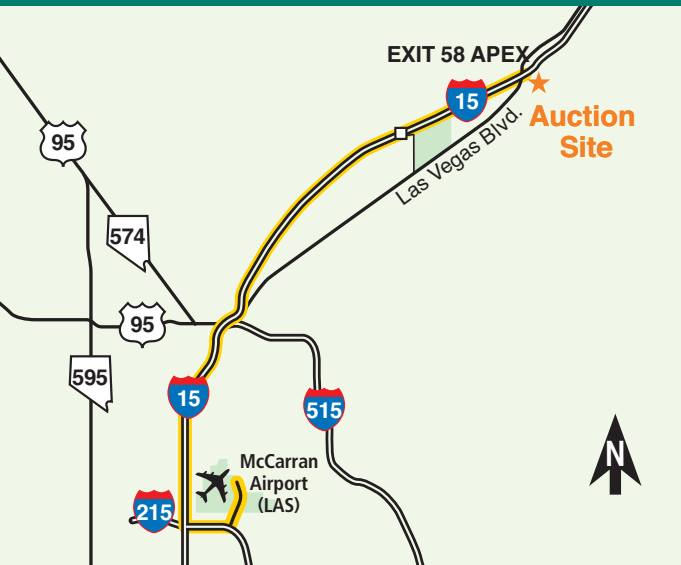

Las Vegas, NV

October 12, 2018

Friday 8:00 am

Phone: **702.644.2468**

Fax: 702.644.2375

Auction location: 10500 Clark Petersen Blvd,
Las Vegas, NV, 89165

500+ items & counting

Bid in person or online

On-site registration starts: Oct 9 (Tue)

Inspection hours: Mon–Fri, 8 am–5 pm

Items must be removed by: Oct 26 (Fri)

Car rentals

Take advantage of exclusive rental car discounts.

AVIS code: C039702 | Budget code: A062002

Auction highlights

Retirement sale for:
Rottman Drilling Co.
and equipment from other owners.

Visit rbauction.com for complete
auction information

- Full equipment listings, more photos and detailed equipment information
- New additions to each auction – items added daily!
- Deposit and payment information, including financing, wire transfer accounts and taxes
- Full auction schedule, with times and lot numbers
- Maps, hotels and other local services

Auction notes

- Every item is sold 'as is, where is'
- International and online bidders – you may need to place a refundable deposit before you bid – check the auction details on our website for more information
- Transaction fee: (a) 10% on all lots selling for $5,000 or less, (b) 3.85% on all lots selling for over $5,000 up to $33,500, with a minimum fee of $500 per lot or, (c) $1,290 on all lots selling over $33,500.

Directions to auction site

From McCarran International Airport, go southeast on Wayne Newton Blvd. Take the ramp toward I-215 / Las Vegas. Merge onto Paradise Road. Drive 1 mile, then merge onto I-15 via Exit 12A toward Las Vegas. Drive 23.3 miles, then take the NV-604 exit (Exit 58) toward Apex / Nellis AFB. Turn right onto NV-604 and then left to the auction site.

BID & BUY ON THE GO!