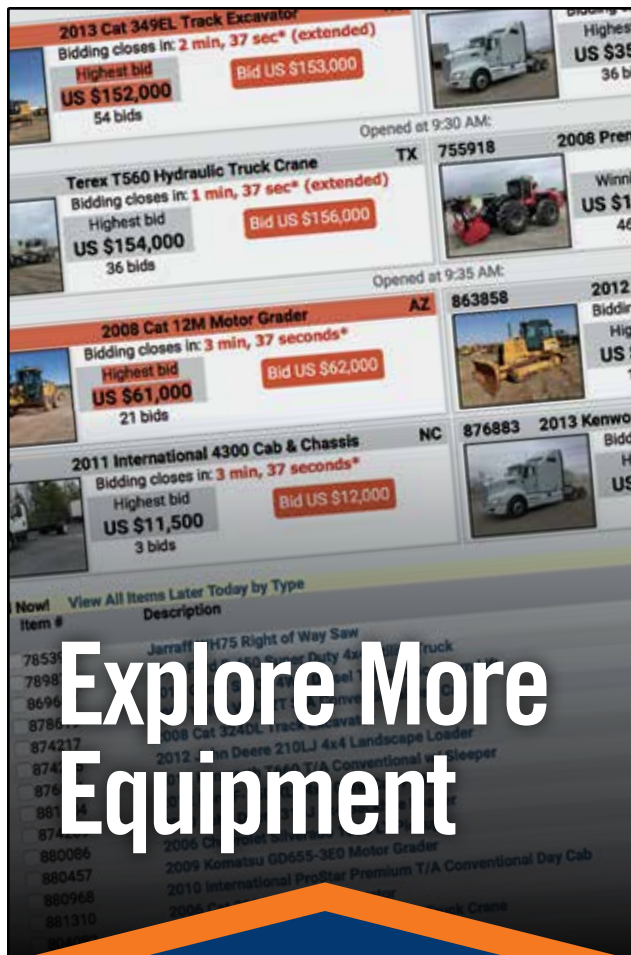

on the go with the
Ritchie Bros. app!

Download the app today.

Auctions in the palm of your hand – search equipment, register, and bid from anywhere.

Fast. Easy. Convenient. rbauction.com/app

Explore More Equipment