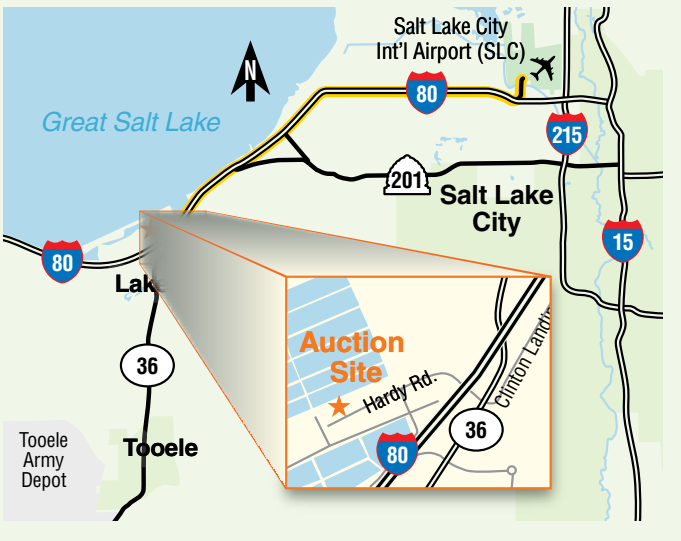

Salt Lake City, UT

November 13, 2018

Monday 8:00 am

Phone: **801.250.1836**

Fax: 801.250.1740

Auction location: 1428 East Hardy Road,
Lake Point, UT 84074

719 items & counting

Bid in person or online

On-site registration starts: **Oct 1 (Mon)**

Inspection hours: **Mon–Fri, 8 am – 5 pm**
Oct 3–4 (Sat–Sun)

Items must be removed by: **Nov 19 (Mon)**

Used Motor Vehicle Dealer License #2647

Take advantage of exclusive rental car discounts.

AVIS code: C039702 | **Budget code:** A062002

Visit rbauction.com for complete auction information

Full equipment listings, more photos and detailed equipment information

New additions to each auction – items added daily!

Deposit and payment information, including financing, wire transfer accounts and taxes

Full auction schedule, with times and lot numbers

Maps, hotels and other local services

Auction notes

- Every item is sold 'as is, where is'
- International and online bidders – you may need to place a refundable deposit before you bid – check the auction details on our website for more information
- Transaction fee: (a) 10% on all Lots selling for $5,000 or less, (b) 3.85% on all Lots selling for over $5,000 up to $33,500, with a minimum fee of $500 per Lot or, (c) $1,290 on all Lots selling for over $33,500.

Directions to auction site

From the Salt Lake City International Airport, take I-80 west (approx 13 miles) to Exit 99 (Tooele/Stansbury Exit). Take an immediate right onto Hardy Road after the exit ramp (approx 100 yards). Follow Hardy Road directly into the auction yard.

Planning to sell? Add your equipment to this great lineup.

It's back for a limited time only

NO PAYMENTS
FOR
120 DAYS*
Apply today

*OAC. Terms and conditions apply.

Call **1.855.331.7237** or visit rbauction.com/Flex

Equipment listings

Construction

Crawler tractors • wheel loaders • skid steer loaders • multi terrain loaders • motor graders • 12- hydraulic excavators • midi excavators • 10- mini excavators • articulated dump trucks • cable plows • trenchers • loader backhoes • rough terrain cranes • cranes • vibratory smooth drum rollers • tandem rollers • rollers • walk behind compactors • pavement profilers • asphalt equipment • skidders • environmental equipment • screen plants • 11- conveyors • scales • aggregate equipment.

Trucks & trailers

Trucks include: 56- Truck tractors • car carriers • dump • plow & sanders • mixer • boom • digger derrick • bucket • vacuum • mechanics • reefer • utility • rollback • van • cab & chassis • 18- flatbed • sports utility vehicles • 30- pickups • buses • automobiles

Trailers include: lowboys • step deck • jeeps • hiboy • pneumatic bulk • bottom dump • end dump • side dump • car hauler • reefer • stock • 34- van • vacuum • tank • 27- equipment • reel • containers • mobile structures.

Other items include