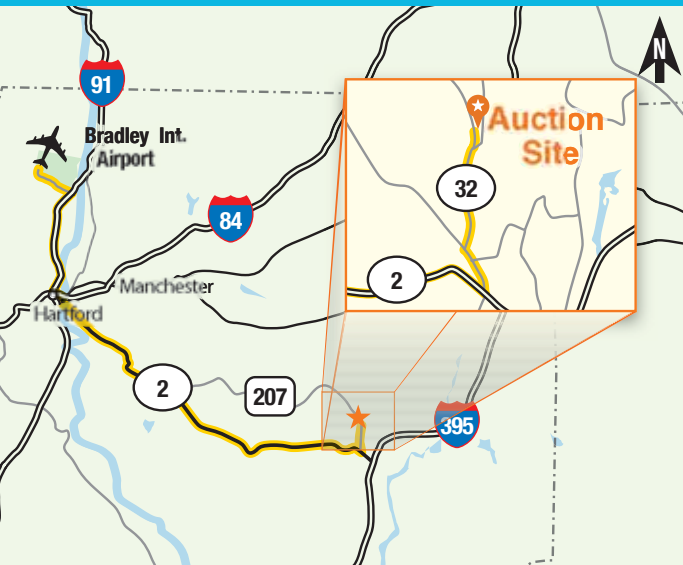

North Franklin, CT

June 22, 2018

Friday 8:00 am

Phone: **860.809.1597**

Fax: 860.642.7900

Auction location: 275 Route 32,
North Franklin, CT 06254

923+ items & counting

Bid in person or online

On-site registration starts: **Jun 20 (Wed)**

Inspection hours: **Mon–Fri, 8 am–5 pm**

Items must be removed by: **Jul 9 (Mon)**

Car rentals

Take advantage of exclusive rental car discounts.

AVIS code: C039702 | **Budget code:** A062002

Visit rbauction.com for complete auction information

Full equipment listings, more photos and detailed equipment information

New additions to each auction – items added daily!

Deposit and payment information, including financing, wire transfer accounts and taxes

Full auction schedule, with times and lot numbers

Maps, hotels and other local services

Auction notes

- Every item is sold 'as is, where is'
- International and online bidders – you may need to place a refundable deposit before you bid – check the auction details on our website for more information
- Transaction fee: (a) 10% on all lots selling for $5,000 or less, (b) 3.85% on all lots selling for over $5,000 up to $33,500, with a minimum fee of $500 per lot or, (c) $1,290 on all lots selling over $33,500.

Directions to auction site

Bradley International Airport: Travel onto Schoephoester Road. Continue onto CT-20E/Bradley International Airport Con for 2.6 miles. Merge onto I-91 S toward Hartford for 9.8 miles. Take exit 30 for I-84E for 0.5 miles. Take exit 55 and continue onto CT-2 E for 23.4 miles. Keep left at the fork to continue on CT-2 E/Hwy 2 E for 11.3 miles. Take exit 27 for CT-32 N toward Yantic/Willimantic. Take a sharp right into CT-32 N/W Town Street and travel for 2.7 miles.

See complete auction and equipment information on our website

rbauction.com

BID & BUY ON THE GO!