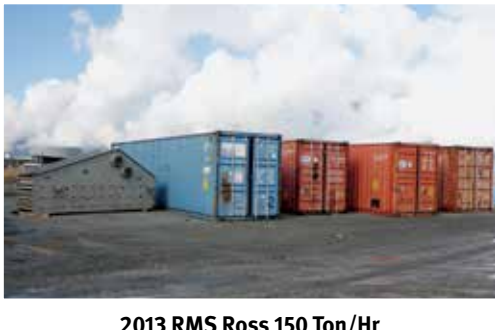

**2015 GMC 2500 4x4**

**2015 Lode King 53 Ft**

**2013 RMS Ross 150 Ton/Hr  
Mineral concentration and gold plant**

**2013 Caterpillar TH407C 4x4x4**

**2010 Kalmar DCD136-6**

**Cougar 29 Ft**

**Barge 194 x 42 Ft – To be sold by photo**