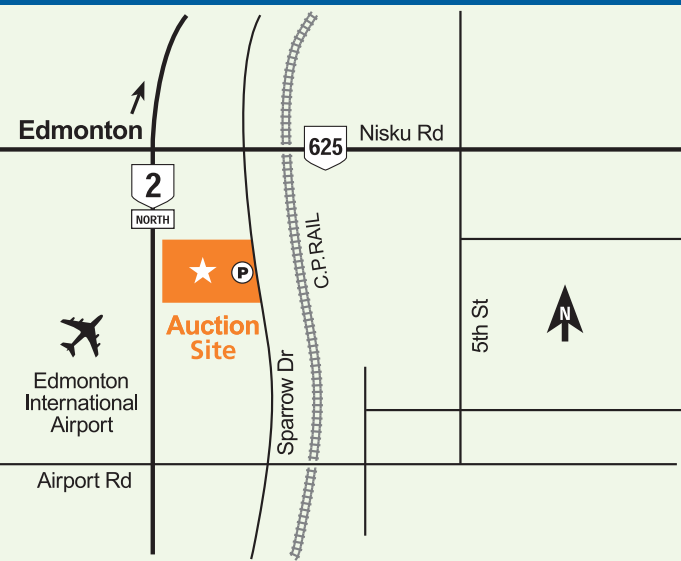

Edmonton, AB

June 12–14, 2018

Tue–Thu 8:00 am

Phone: **780.955.2486**

Fax: 780.955.2662

Auction location: 1500 Sparrow Dr, Nisku, AB T9E 8H6

4,100+ items & counting

Bid in person or online

On-site registration starts: **Jun 9 (Sat)**

Inspection hours: **Mon–Fri, 8 am–5 pm**
Jun 9–10 (Sat–Sun) & Jun 16 (Sat) for load out 8 am–5 pm

Items must be removed by: **Jun 29 (Fri)**

Auction company license #303043

Car rentals

Take advantage of exclusive rental car discounts.

AVIS code: C039702 | **Budget code:** A062002

Auction highlights

A complete dispersal for:
Border City RV
City Bobcat Services
CJ Oilfield Construction Ltd.
C.L.L. Holdings Ltd.
Jamboree Construction & Transport Ltd.
Millroy Trucking Ltd.
NEC Construction Ltd.
RTC Services Ltd. - Construction Division

A major realignment for:
MasTec Canada Inc.
Noranco Transport Ltd.

Equipment from:
ConTrac Equipment Ltd.
Cypress County
Eastern Irrigation District
Enns Brothers Ltd.
Glen Peterson Construction Ltd.
Lacombe County
Morgan Equipment Ltd.
Ponoka County
San Forestry Ltd.
Triton Transport Ltd.

and other owners.