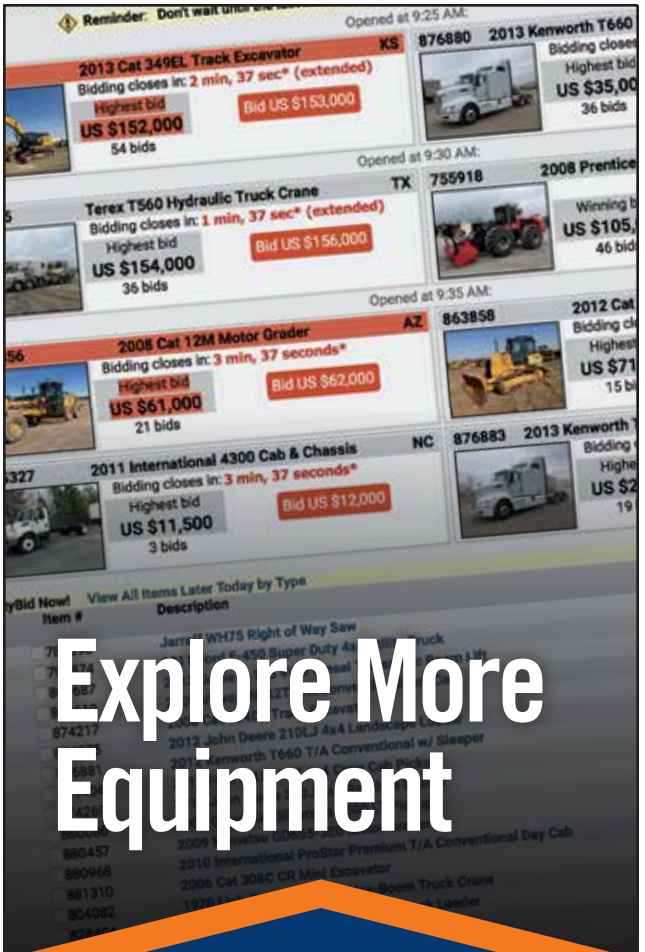

Explore More Equipment

Check IronPlanet's weekly
online equipment auctions

ironplanet.com

Upcoming auctions around the world

USA

- Kansas City, MO Dec 3
- Sacramento, CA Dec 4
- Denver, CO Dec 5
- Atlanta, GA Dec 6
- Las Vegas, NV Dec 6
- Williston, ND Dec 8
- Wolf Point, MT Dec 10
- Columbus, OH Dec 11
- Fort Worth, TX Dec 11-12
- Minneapolis, MN Dec 20

Canada

- Grande Prairie, AB Nov 27-28
- Lethbridge, A B Nov 29
- Toronto, ON Dec 4-5
- Saskatoon, SK Dec 6
- Truro, NS Dec 7
- Edmonton, AB Dec 11-12
- Montreal, QC Dec 17-18
- Chilliwack, BC Dec 19

International

- Brisbane, AUS Nov 27
- Ocana, ESP Nov 28-30
- Geelong, AUS Nov 29
- Caorso, ITA Dec 4-5
- Moerdijk, NLD Dec 6-7
- Polotitlan, MEX Dec 7

It's back for a limited time only

**NO PAYMENTS
FOR
120 DAYS***
Apply today

*OAC. Terms and conditions apply.

Call **1.855.331.7237** or visit rbauction.com/Flex

More equipment added daily!