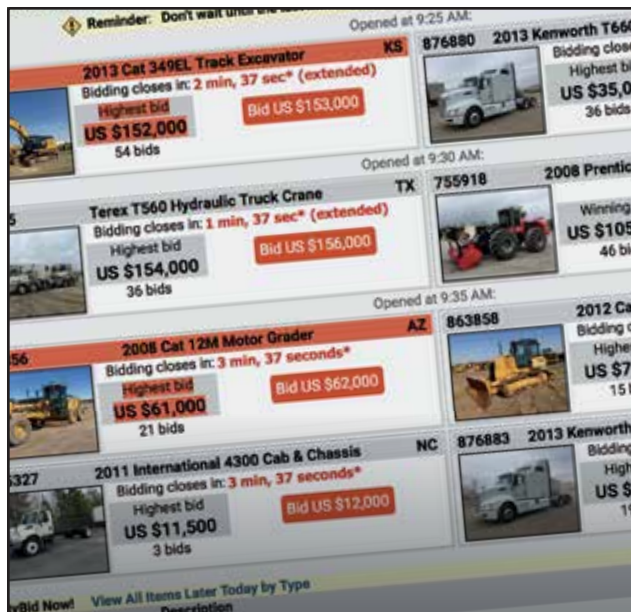

Visit rbauction.com

for detailed equipment information
and photos.

BID & BUY

on the go with the
Ritchie Bros. app!

Download the app today.

Auctions in the palm of your hand – search equipment, register, and bid from anywhere.

Fast. Easy. Convenient. rbauction.com/app

Explore More Equipment

Check IronPlanet's weekly online equipment auctions

ironplanet.com

Upcoming auctions around the world

USA

- Kansas City, MO Dec 3
- Sacramento, CA Dec 4
- Denver, CO Dec 5
- Atlanta, GA Dec 6
- Las Vegas, NV Dec 6
- Williston, ND Dec 8
- Wolf Point, MT Dec 10
- Columbus, OH Dec 11
- Fort Worth, TX Dec 11–12