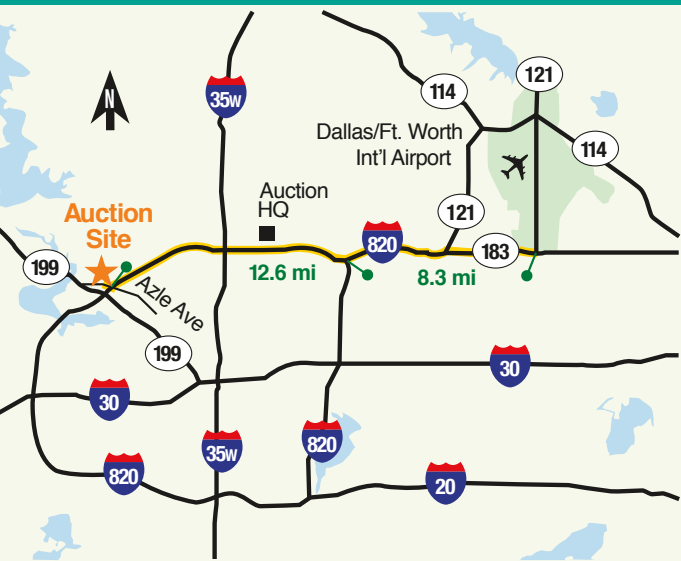

Fort Worth, TX

December 11–12, 2018

Tue–Wed 8:00 am

Phone: **817.237.6544**

Fax: 817.238.9898

Auction location: 6050 Azle Ave, Fort Worth, TX 76135

2,335+ items & counting

Bid in person or online

On-site registration starts: Dec 9 (Sun)

Inspection hours: Mon–Fri, 8 am–5 pm

Sat–Sun prior to auction, 8 am–5 pm

Items must be removed by: Dec 23 (Sun)

Auctioneer Chad M. Johnson #17668

Car rentals

Take advantage of exclusive rental car discounts.

AVIS code: C039702 | Budget code: A062002

Auction highlights

Fleet realignment sale for:

Hoot Johnson

Equipment from:

Penske

Walmart

and other owners.

Visit rbauction.com for complete auction information

- Full equipment listings, more photos and detailed equipment information
- New additions to each auction – items added daily!
- Deposit and payment information, including financing, wire transfer accounts and taxes
- Full auction schedule, with times and lot numbers
- Maps, hotels and other local services

Auction notes

- Every item is sold 'as is, where is'
- International and online bidders – you may need to place a refundable deposit before you bid – check the auction details on our website for more information
- Transaction fee: (a) 10% on all lots selling for $5,000 or less, (b) 3.85% on all lots selling for over $5,000 up to $33,500, with a minimum fee of $500 per lot or, (c) $1,290 on all lots selling over $33,500.

Directions to auction site

From Dallas-Fort Worth International Airport: take the south exit to Hwy 183 West, take Loop 820 West to Azle Ave exit. Auction site is on the right. New entrances: on 820, Azle Ave & Boat Club Rd.

The auction site is approx 26 miles/30 minutes driving time from DFW Airport.