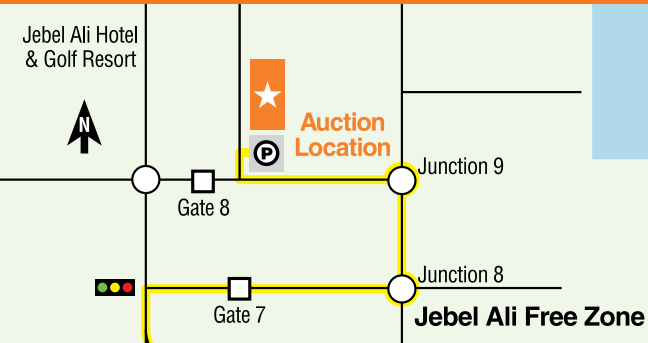

Dubai / دبي UAE

٨ و ٩ مايو ٢٠١٨

الثلاثاء و الأربعاء ٩،٠٠ صباحاً

8 & 9 May, 2018

Tuesday & Wednesday 09:00 am

Phone: **+971.4.812.0600**

Fax: **+971.4.883.8495**

Auction location: **Gate 8, Junction 9, Jebel Ali Free Zone**
P.O. Box 16897 Dubai, United Arab Emirates

More items added daily

Bid in person or online

On-site registration starts: **6 May**

Inspection hours: **6 May, 8:00am–17:00pm**

Items must be removed by: **1 June, 2018**

Important

Ritchie Bros. Auctioneers (ME) Limited will be applying the UAE Value Added Tax Code on all UAE-based transactions where applicable and we expect the same from our business partners.

Visit rbauction.com for complete auction information

Full equipment listings, more photos and detailed equipment information

New additions to each auction – items added daily!

Deposit and payment information, including financing, wire transfer accounts and taxes

Full auction schedule, with times and lot numbers

Maps, hotels and other local services

Auction notes

- Every item is sold 'as is, where is'
- International and online bidders – you may need to place a refundable deposit before you bid – check the auction details on our website for more information
- Each purchased Lot will be subject to a transaction fee of (a) 10% transaction fee on all Lots selling for $5,000 or less or (b) 3.85% on all Lots selling for over $5,000 up to $33,500, with a minimum fee of $500 per Lot or (c) $1,290 on all Lots selling for over $33,500
- All payments are to be made in US Dollars or UAE Dirhams. Accepted methods of payment include wire transfer, bank guarantee, cash, credit card (where available) or certified cheques.
- Wire transfer payment information:
  Beneficiary Name:
  Ritchie Bros Auctioneers (ME) Limited
  Emirates NBD Bank PJSC
  Jebel Ali Branch, Dubai, UAE
  IBAN Acc No. AE530 26000 0515030822402 (US Dollars)
  BIC/Swift Code: EBILAEADXXX
  IBAN Acc No. AE800 26000 0515030822401 (AE Dirhams)
- Purchases under $10,000 must be paid in full on auction day.
- No purchase may be removed until paid in full.
- For airports, accommodations, forwarders, custom brokers, trucking companies and directions to the auction site, please check the auction details at rbauction.com.

للحصول على معلومات كاملة عن المزاد قم بزيارة موقعنا الإلكتروني rbauction.com

قائمة كاملة بالمعدات، المزيد من الصور و معلومات مفصلة عن المعدات

معدات إضافية جديدة لكل مزاد – تضاف المعدات يومياً

معلومات عن إيداع الضمان و كيفية الدفع، إمكانية التمويل، الحوالات البنكية و الضرائب

جدول كامل للمزادات، مع أرقام القطع

خرائط، فنادق و خدمات محلية أخرى

ملاحظات المزاد

كل قطعة تباع كما هي و في مكانها

المشترون العالميون و المزادون عن طريق الانترنت: من الممكن أن تحتاجوا لدفع ضمان (مسترجع في حالة عدم الشراء) لتتمكنوا من المزايدة و الشراء – اطلعوا على تفاصيل المزاد على موقعنا الإلكتروني للمزيد من المعلومات

الرسوم الإدارية على المشتريات

١٠٪ على قيمة أي قطعة يتم شراؤها بقيمة ٥,٠٠٠ دولار أو أقل

٣,٨٥٪ على قيمة أي قطعة يتراوح سعرها بين ٥,٠٠٠ دولار و ٣٣,٥٠٠ دولار (مع حد أدنى للرسوم ٥٠٠ دولار على القطعة)

١,٢٩٠ دولار على أي قطعة تباع أكثر من ٣٣,٥٠٠ دولار

يجب أن يتم الدفع بالدولار الأمريكي أو الدرهم الإماراتي طرق الدفع المقبولة تتضمن الحوالة البنكية، الضمانات البنكية، بطاقات الائتمان . (إذا كانت متاحة) و الشيكات المصدقة. رسائل الاعتماد غير مقبولة

معلومات عن التحويل البنكي

بنك الإمارات دبي الوطني

فرع جبل علي – دبي الامارات العربية المتحدة

يتم التحويل ل: ريتشي و اخوانه للمزادات (الشرق الأوسط) المحدودة

IBAN Acc No: AE530 26000 0515030822402 (USD)

BIC / Swift code: EBILAEADXXX

IBAN Acc No: AE800 26000 0515030822401 (AED)

يجب أن يتم دفع المشتريات التي قيمتها أقل من ١٠,٠٠٠ دولار أمريكي في يوم المزاد.