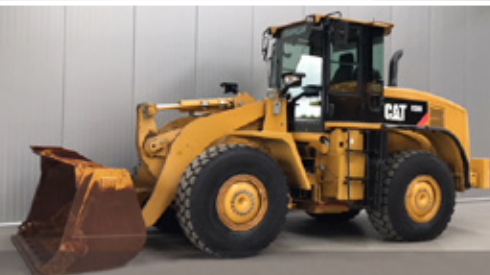

2015 CATERPILLAR D6N XL

2011 CATERPILLAR 938H

POWERSCREEN WARRIOR 1400

5 - 2014 MAN TGS18.480 4x4 HYDRODRIVE

UNUSED - 2016 MANITOU
MRT2550 PRIVILEGE PLUS 4x4x4

Caorso, IT

Thursday 14 June, 2018

Unreserved public auction