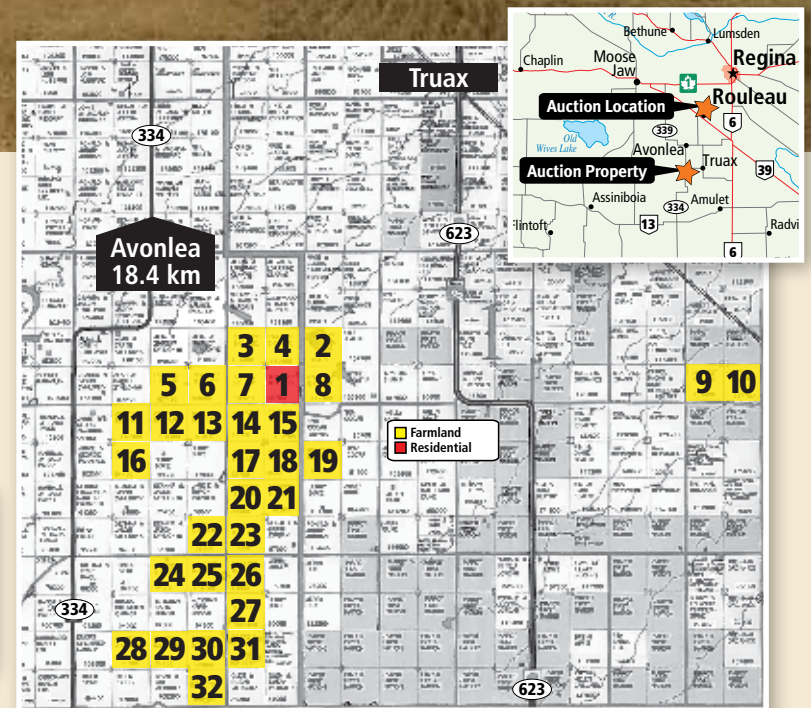

Qty of Bins (Selling Separate)

Visit our website for auction and property details: rbauction.com/realestate

Truax, SK - April 19, 2018