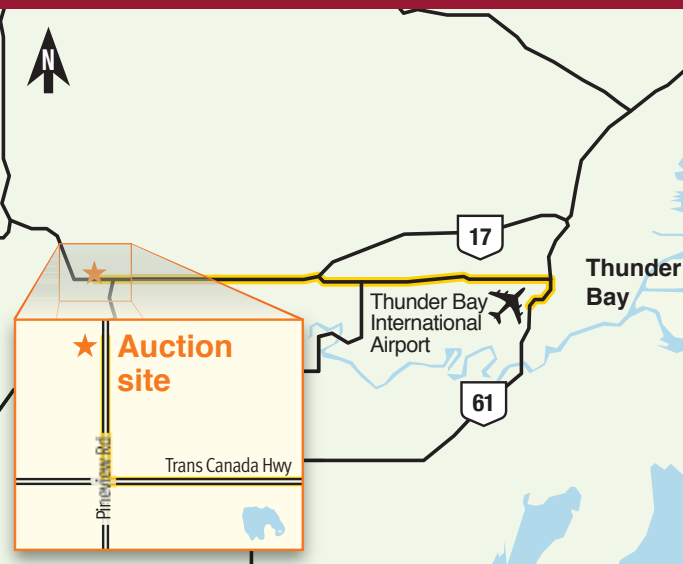

Thunder Bay, ON

June 22, 2018

Friday 8:00 am

Phone: **800.357.0659**

Fax: 905.857.5195

Auction location: 115 Pineview Road,
Kakabeka Falls, ON, P0T 1W0

385+ items & counting

Bid in person or online

On-site registration starts: **Jun 21 (Thu) 8 am**

Inspection hours:

Starting Jun 12 (Tue) – Mon–Fri, 8 am–5 pm

Items must be removed by: **Jun 29 (Fri)**

MV Dealer No. 4585592

Car rentals

Take advantage of exclusive rental car discounts.

AVIS code: C039702 | **Budget code:** A062002

Auction highlights

Equipment from:

Big Timber
D.K.R. Trucking
Lachance Enterprises
Marcri Logging
Valard Construction
and other owners.

Visit rbauction.com for complete auction information

- Full equipment listings, more photos and detailed equipment information
- New additions to each auction – items added daily!
- Deposit and payment information, including financing, wire transfer accounts and taxes
- Full auction schedule, with times and lot numbers
- Maps, hotels and other local services

Auction notes

- Every item is sold 'as is, where is'
- International and online bidders – you may need to place a refundable deposit before you bid – check the auction details on our website for more information
- Transaction fee: (a) 10% on all lots selling for $5,000 or less, (b) 3.85% on all lots selling for over $5,000 up to $33,500, with a minimum fee of $500 per lot or, (c) $1,290 on all lots selling over $33,500.

Directions to auction site

From Thunder Bay International Airport: Head southwest towards Round Blvd. Continue onto Round Blvd. Turn right onto Princess St. Turn left onto Hwy 61 N. Turn left onto Arthur St W/ ON-17B. Take Trans-Canada Hwy/ON-11 W/ON-17W to Pineview Rd. Turn right onto Pineview Rd.

Equipment listings

Construction

11- Crawler tractors • wheel loaders • motor graders • **11-** hydraulic excavators • **12-** articulated dump trucks • loader backhoes • compactors • vibratory smooth drum rollers • **15-** walk behind compactors • feller bunchers • processors • log loaders • **11-** skidders • logging equipment.

Trucks & trailers

Trucks include: heavy haul • truck tractors • dump • plow & sanders • mixer • boom • mechanics • van • sports utility vehicles • **21-** pickups • buses.

Trailers include: lowboys • log & rigging • bottom dump • end dump • chip • van • vacuum • equipment • mobile structures.

Other items include

Scissorlifts • boom lifts • landscape equipment • street sweepers • drills • air compressors • consumer generator sets • light generator sets • light towers • welders • pumps • tanks • concrete equipment • container equipment • industrial plant equipment • equipment attachments • truck attachments • industrial items • equipment parts • shop & warehouse items.

BID & BUY ON THE GO!

Download the Ritchie Bros. app today.

rbauction.com/app

Download on the App Store

GET IT ON Google Play